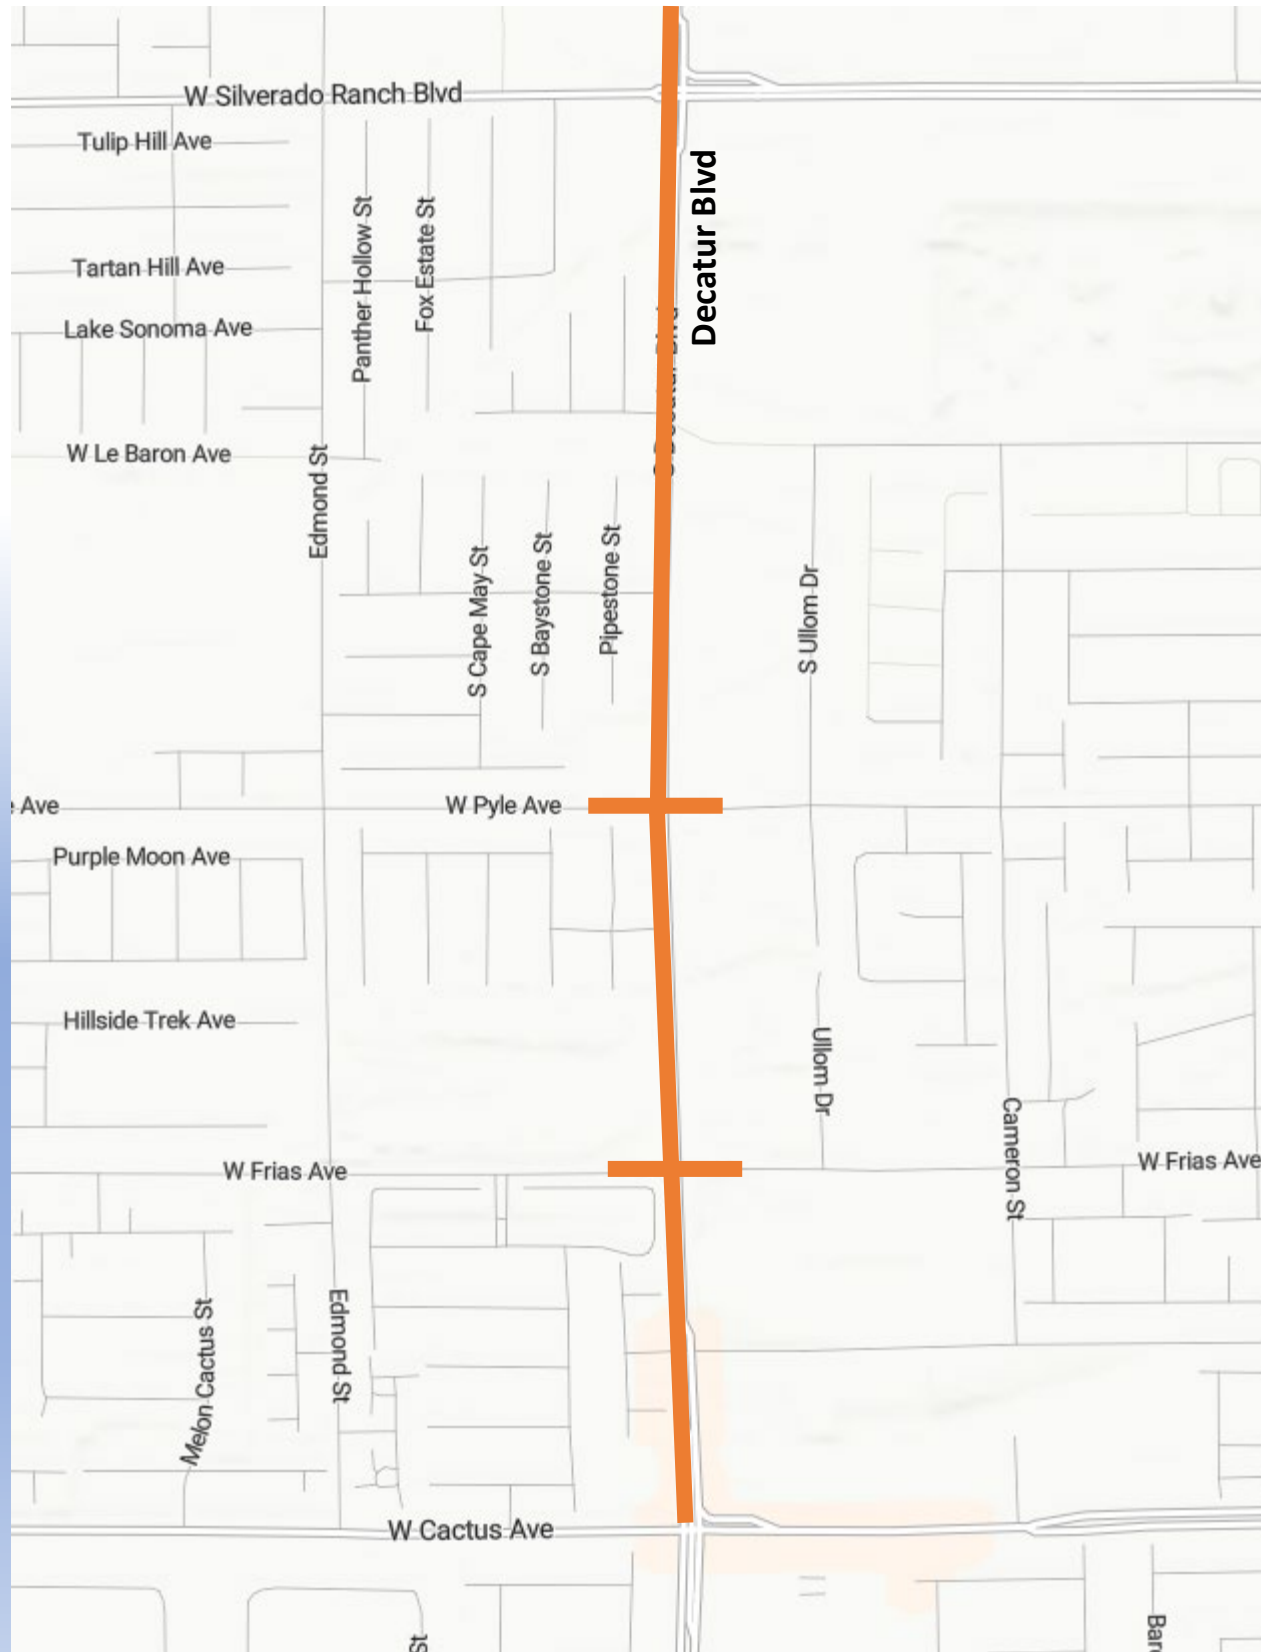

together**for**better

Traffic Restrictions November 17-23

Decatur Blvd from Cactus Ave to Silverado Ranch
Working Hours 7:00am - 3:30pm
Lane Restrictions 24 Hours

- East Half Road Closure
- 1 Lane Open Northbound and Southbound Decatur between Cactus and Silverado Ranch.
- Dedicated Left Turn Lanes at Silverado Ranch.

Pyle Avenue and Frias Avenue
Working Hours 7:00am - 3:30pm
Lane Restrictions 24 Hours

- Half Road Closure
- 1 Lane Open Westbound and Eastbound at the intersection

together**for**better

Traffic Restrictions November 17-23

- Decatur Blvd from Wigwam Ave to Blue Diamond Road
Working Hours 7:00am - 3:30pm
- 1 Lane Open SB from Wigwam to Blue Diamond Rd
 - 2 Dedicated Left Turn Lanes Southbound to Eastbound Blue Diamond.