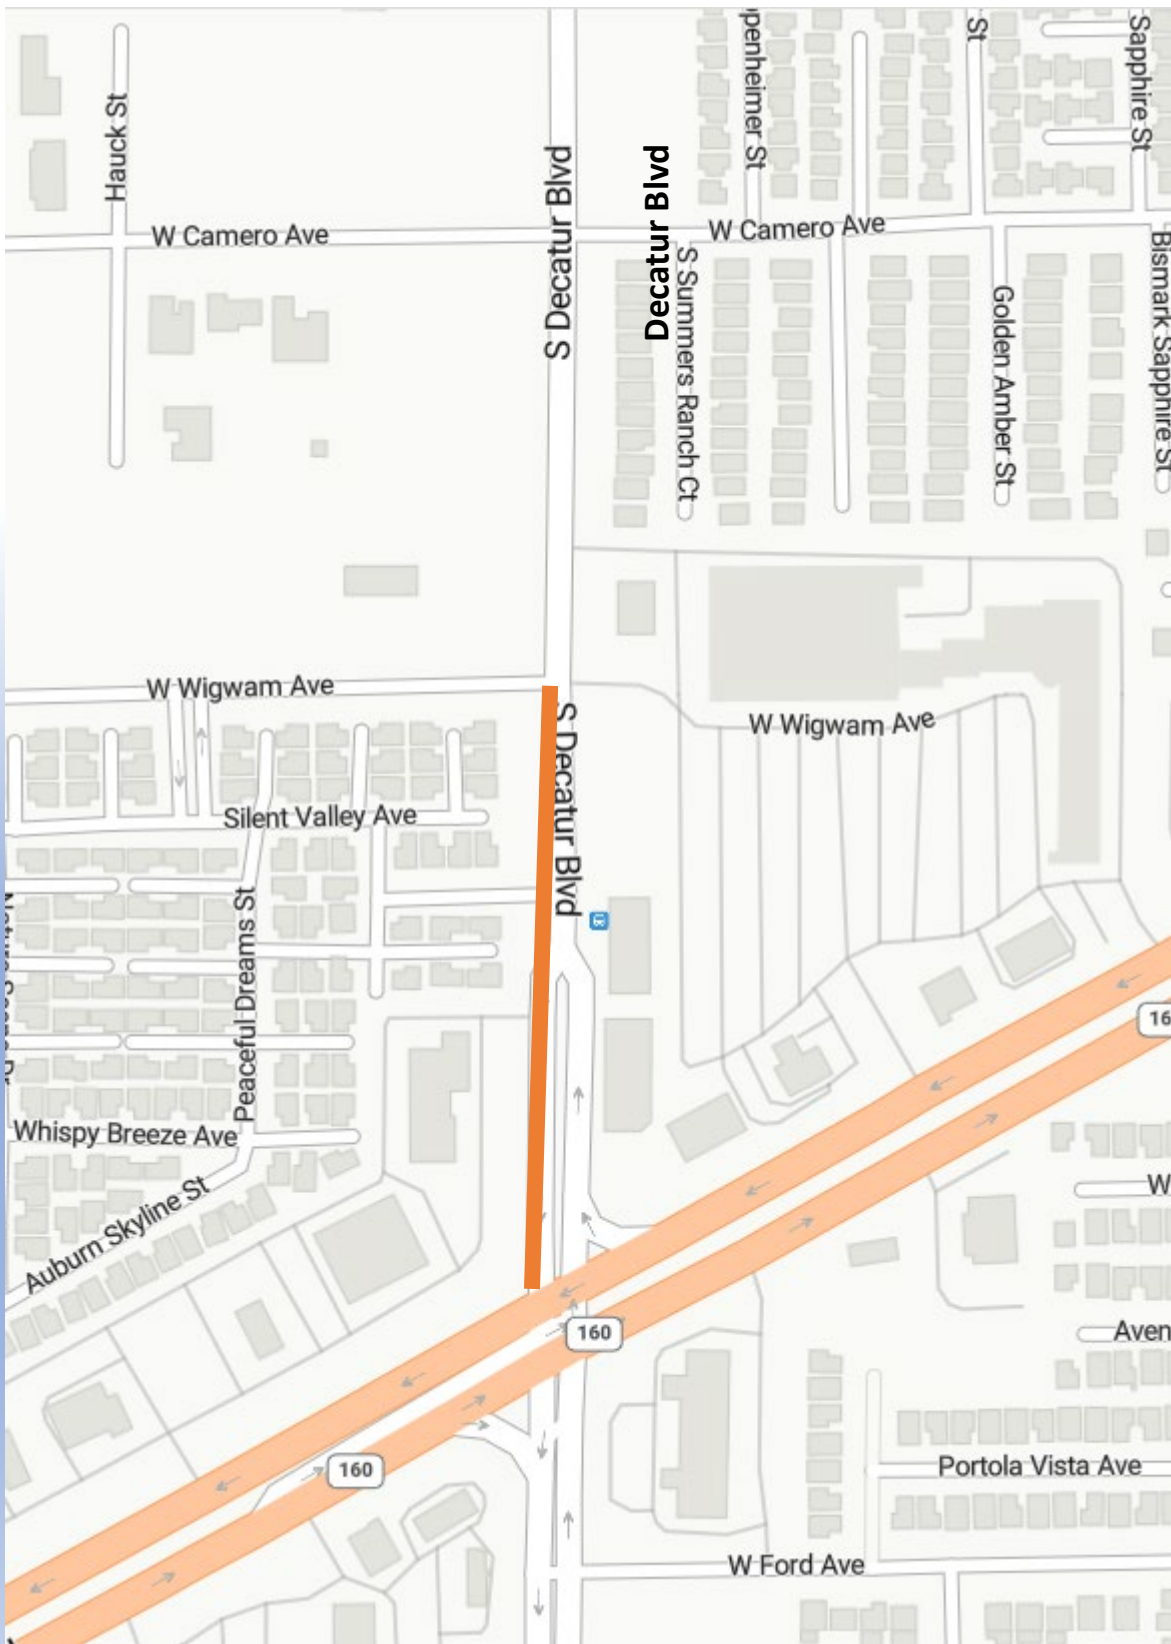

together**for**better

Traffic Restrictions November 17-23

Decatur Blvd from Cactus Ave to Silverado Ranch
Working Hours 7:00am - 3:30pm
Lane Restrictions 24 Hours

- East Half Road Closure
- 1 Lane Open Northbound and Southbound Decatur between Cactus and Silverado Ranch.
- Dedicated Left Turn Lanes at Silverado Ranch.

Pyle Avenue and Frias Avenue
Working Hours 7:00am - 3:30pm
Lane Restrictions 24 Hours

- Half Road Closure
- 1 Lane Open Westbound and Eastbound at the intersection

together**for**better

Traffic Restrictions November 17-23

- Decatur Blvd from Wigwam Ave to Blue Diamond Road
Working Hours 7:00am - 3:30pm
- 1 Lane Open SB from Wigwam to Blue Diamond Rd
 - 2 Dedicated Left Turn Lanes Southbound to Eastbound Blue Diamond.